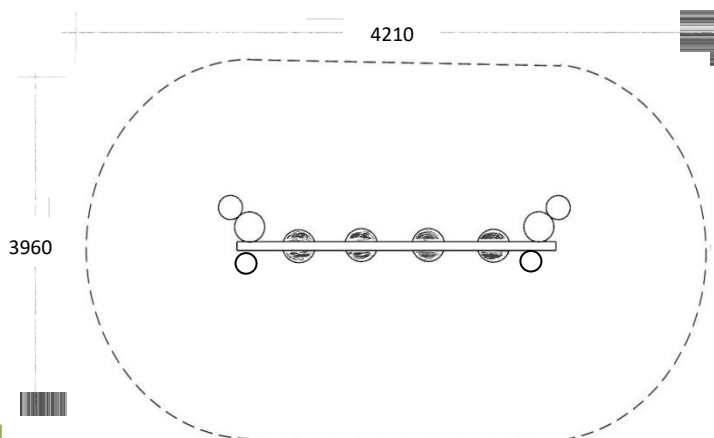

Pommel Balance Walk

All Ages + Group + Interactive + Toddler Play + Balance + Climbing + Nature play

Climbing Frame 3

Pommel Balance Walk + Entry Steppers

Features :

- Natural Bush Log – Hardwood Frames + Steppers
- – Natural Finish
- 4 Rubber Pommel Balance Steppers
- 16mm Steel Reinforced Combination Rope
- Aluminum Swaged Rope Fittings
- All Timber frames are available in Square Or Circular hardwood options

Technical Specifications :

- 2500 W x H 1800 mm
- Free Height of Fall : 1.5 metres

This is a conceptual design only and may differ from manufacturing drawings. Colour is depicted only and should be referred to manufacture's colour swatches. The copyright of this drawing remains with PlayEvolution Playgrounds and may not be reproduced without prior written consent. 2022 COPYRIGHT 235 ENTERPRISES PTY. LTD T/A PLAY EVOLUTION PLAYGROUNDS