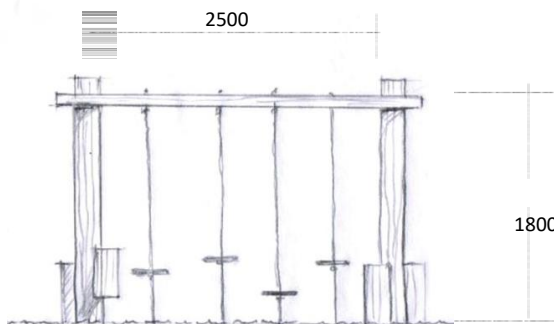

Pommel Balance Walk

All Ages + Group + Interactive + Toddler Play + Balance + Climbing + Nature play

Climbing Frame 3

Pommel Balance Walk + Entry Steppers

Features :

- Natural Bush Log – Hardwood Frames + Steppers
- – Natural Finish
- 4 Rubber Pommel Balance Steppers
- 16mm Steel Reinforced Combination Rope
- Aluminum Swaged Rope Fittings
- All Timber frames are available in Square Or Circular hardwood options

Technical Specifications :

- 2500 W x H 1800 mm
- Free Height of Fall : 1.5 metres

This is a conceptual design only and may differ from manufacturing drawings. Colour is depicted only and should be referred to manufacture's colour swatches. The copyright of this drawing remains with PlayEvolution Playgrounds and may not be reproduced without prior written consent. 2022 COPYRIGHT 235 ENTERPRISES PTY. LTD T/A PLAY EVOLUTION PLAYGROUNDS