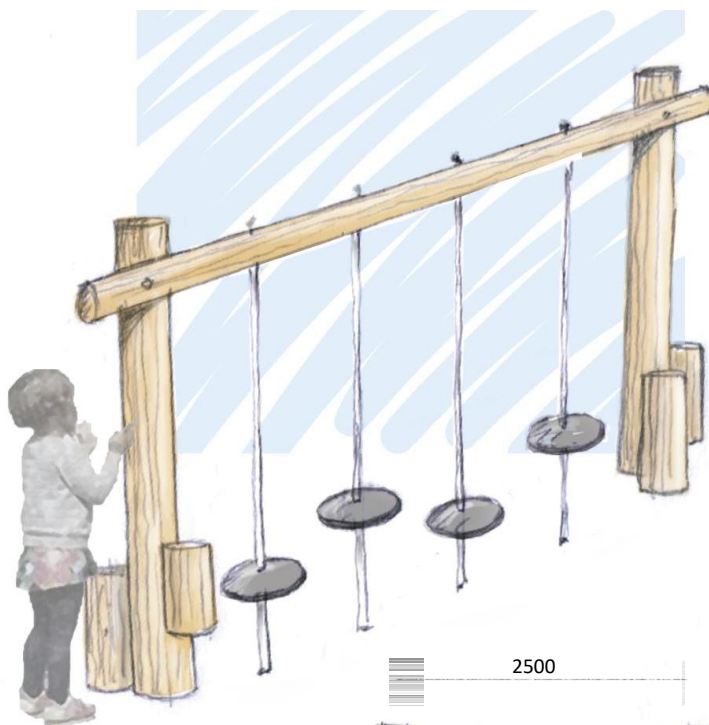

Pommel Balance Walk

All Ages + Group + Interactive + Toddler Play + Balance + Climbing + Nature play

Climbing Frame 3

Pommel Balance Walk + Entry Steppers

Features :

- Natural Bush Log – Hardwood Frames + Steppers
- – Natural Finish
- 4 Rubber Pommel Balance Steppers
- 16mm Steel Reinforced Combination Rope
- Aluminum Swaged Rope Fittings
- All Timber frames are available in Square Or Circular hardwood options

Technical Specifications :

- 2500 W x H 1800 mm
- Free Height of Fall : 1.5 metres

This is a conceptual design only and may differ from manufacturing drawings. Colour is depicted only and should be referred to manufacture's colour swatches. The copyright of this drawing remains with PlayEvolution Playgrounds and may not be reproduced without prior written consent. 2022 COPYRIGHT 235 ENTERPRISES PTY. LTD T/A PLAY EVOLUTION PLAYGROUNDS