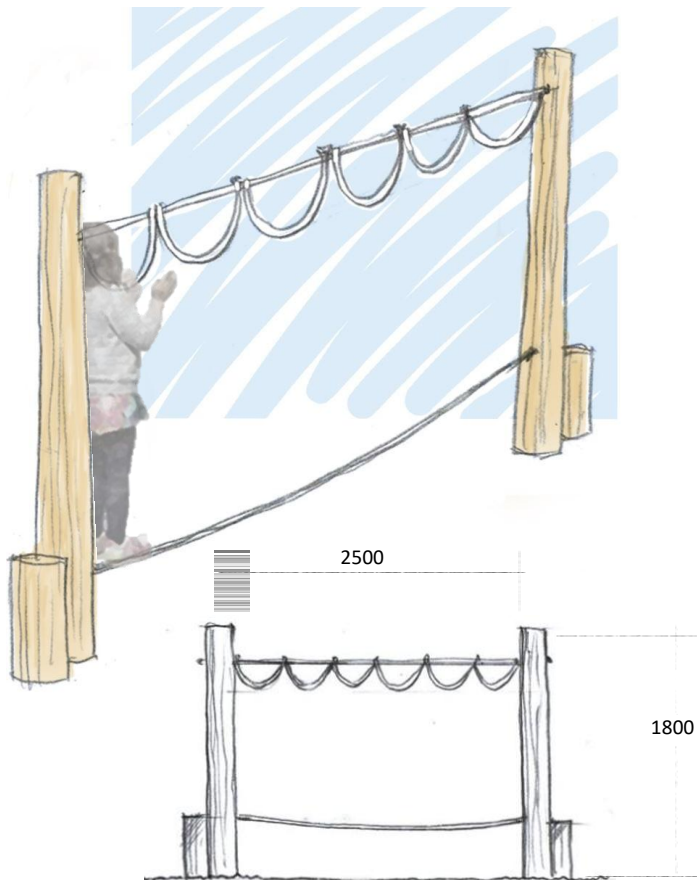

ROPE WALK BALANCE

All Ages + Group + Interactive + Toddler Play + Balance + Climbing + Nature play

Climbing Frame 5

Rope Walk Balance + Entry Steppers

Features:

- Natural Bush Log – Hardwood frames + Steppers
- – Natural Finish
- 16mm Steel Reinforced Combination Rope
- Aluminum Swaged Rope Fittings

Technical Specifications:

- 2500 x H 1800 mm
- Free Height of Fall : 1.5metres

This is a conceptual design only and may differ from manufacturing drawings.
Colour is depicted only and should be referred to manufacture's colour swatches
The copyright of this drawing remains with PlayEvolution Playgrounds and may not be reproduced without prior written consent.
2022 COPYRIGHT 235 ENTERPRISES PTY. LTD T/A PLAY EVOLUTION PLAYGROUNDS