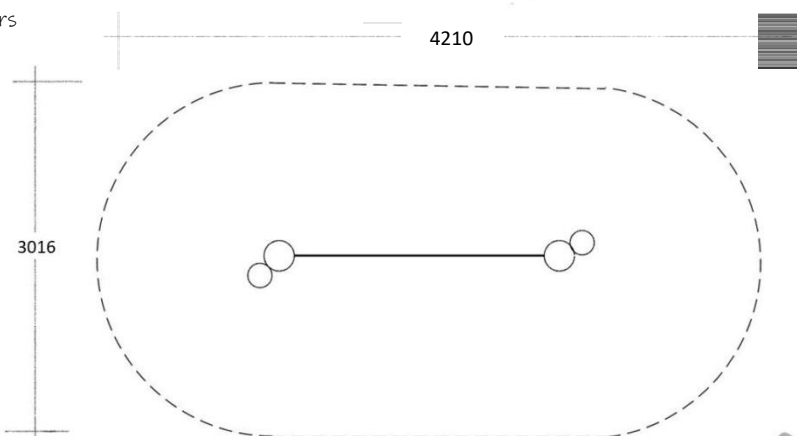

ROPE WALK BALANCE

All Ages + Group + Interactive + Toddler Play + Balance + Climbing + Nature play

Climbing Frame 5

Rope Walk Balance + Entry Steppers

Features:

- Natural Bush Log – Hardwood frames + Steppers
- – Natural Finish
- 16mm Steel Reinforced Combination Rope
- Aluminum Swaged Rope Fittings

Technical Specifications:

- 2500 x H 1800 mm
- Free Height of Fall : 1.5metres

This is a conceptual design only and may differ from manufacturing drawings.
Colour is depicted only and should be referred to manufacture's colour swatches
The copyright of this drawing remains with PlayEvolution Playgrounds and may not be reproduced without prior written consent.
2022 COPYRIGHT 235 ENTERPRISES PTY. LTD T/A PLAY EVOLUTION PLAYGROUNDS