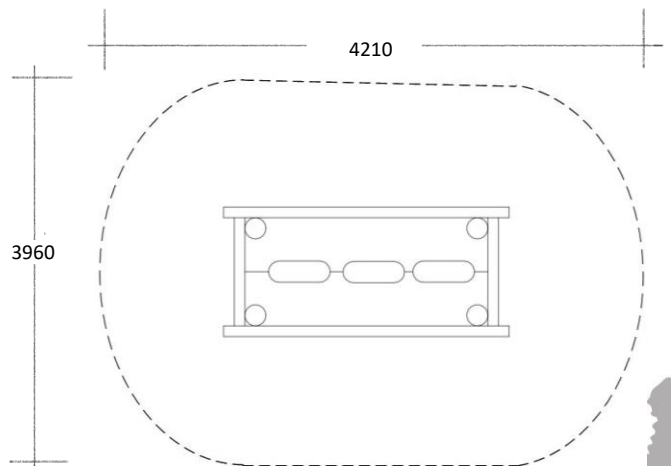

Horizontal Balance Logs + Timber Frame

All Ages + Group + Interactive + Toddler Play + Balance + Climbing + Nature play

Climbing Frame 2

Horizontal Balance Logs + Timber Frame

Features :

- Natural Bush Log - Hardwood Frames + Steppers
- - Natural Finish
- 16mm Steel Reinforced Combination Rope
- Aluminum Swaged Rope Fittings
- All Timber frames are available in Square Or Circular hardwood options

Technical Specifications :

- 2500 X 900 X H 1800 mm
- Free Height of Fall : 1.5 meters

This is a conceptual design only and may differ from manufacturing drawings.
Colour is depicted only and should be referred to manufacture's colour swatches
The copyright of this drawing remains with PlayEvolution Playgrounds and may not be reproduced without prior written consent.
2022 COPYRIGHT 235 ENTERPRISES PTY. LTD T/A PLAY EVOLUTION PLAYGROUNDS