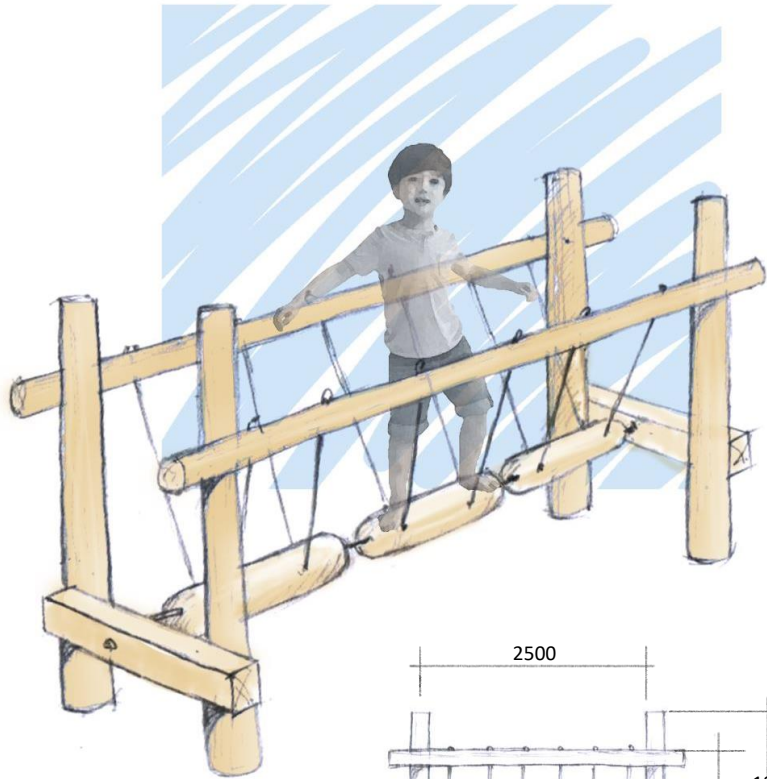

Horizontal Balance Logs + Timber Frame

All Ages + Group + Interactive + Toddler Play + Balance + Climbing + Nature play

Climbing Frame 2

Horizontal Balance Logs + Timber Frame

Features :

- Natural Bush Log - Hardwood Frames + Steppers
- - Natural Finish
- 16mm Steel Reinforced Combination Rope
- Aluminum Swaged Rope Fittings
- All Timber frames are available in Square Or Circular hardwood options

Technical Specifications :

- 2500 X 900 X H 1800 mm
- Free Height of Fall : 1.5 meters

This is a conceptual design only and may differ from manufacturing drawings.
Colour is depicted only and should be referred to manufacture's colour swatches
The copyright of this drawing remains with PlayEvolution Playgrounds and may not be reproduced without prior written consent.
2022 COPYRIGHT 235 ENTERPRISES PTY. LTD T/A PLAY EVOLUTION PLAYGROUNDS