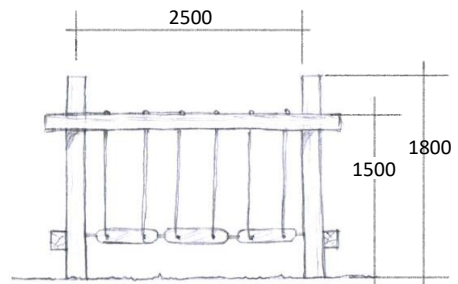

Horizontal Balance Logs + Timber Frame

All Ages + Group + Interactive + Toddler Play + Balance + Climbing + Nature play

Climbing Frame 2

Horizontal Balance Logs + Timber Frame

Features :

- Natural Bush Log - Hardwood Frames + Steppers
- - Natural Finish
- 16mm Steel Reinforced Combination Rope
- Aluminum Swaged Rope Fittings
- All Timber frames are available in Square Or Circular hardwood options

Technical Specifications :

- 2500 X 900 X H 1800 mm
- Free Height of Fall : 1.5 meters

This is a conceptual design only and may differ from manufacturing drawings.
Colour is depicted only and should be referred to manufacture's colour swatches
The copyright of this drawing remains with PlayEvolution Playgrounds and may not be reproduced without prior written consent.
2022 COPYRIGHT 235 ENTERPRISES PTY. LTD T/A PLAY EVOLUTION PLAYGROUNDS