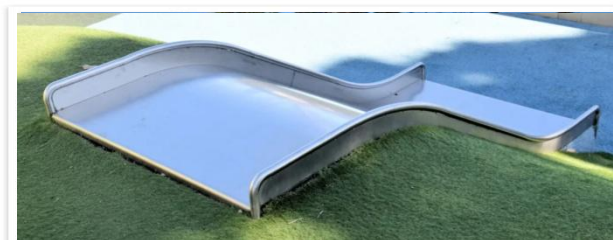

MOUND SLIDE

All Abilities + Group + Interactive + All Ages Play Item

This Mound Slide design allows for exploration of climbing and balance skills to be mastered, to enjoy the full slide from top to bottom, especially for the younger players who can go down in a group or with parents.

The wide nature of the mound slide makes it very All Abilities friendly with its gentle stopping gradient and generous area for assisted play. Our Mound Slides are compliant with Australian Standards .

Features :

- Wide entry and Exit platforms for assisted play needs and abilities.
- Stainless Steel
- Custom widths & Lengths to suit your site – Made to Order

Large wide Entry and exit platforms to assist with All Abilities play

Slides can cater for both small and larger Mounds

This is a conceptual design only and may differ from manufacturing drawings.
 Colour is depicted only and should be referred to manufacture's colour swatches
The copyright of this drawing remains with PlayEvolution Playgrounds and may not be reproduced without prior written consent.
 2022 COPYRIGHT 235 ENTERPRISES PTY. LTD T/A PLAY EVOLUTION PLAYGROUNDS