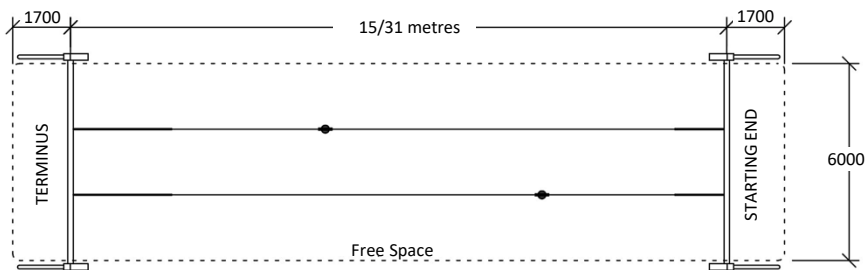

Features:

- Evo Dual cableway - 31m of cable length
- 200 square Iron bark timber uprights
- Iron Bark Uprights - Natural Finish
- Galvanised steel Top Beams + Support Legs
- SEAT TYPES - Pommel seats
- All abilities seat options

Technical Specifications: Flying Fox

- Launch / Terminus footprint: 6m x 1.7metres
- Free Space varies depending on length of cableway
- Free Height of Fall: 1.50metres

This is a conceptual design only and may differ from manufacturing drawings. Colour is depicted only and should be referred to manufacture's colour swatches. The copyright of this drawing remains with PlayEvolution Playgrounds and may not be reproduced without prior written consent.
2022 COPYRIGHT 235 ENTERPRISES PTY. LTD T/A PLAY EVOLUTION PLAYGROUNDS