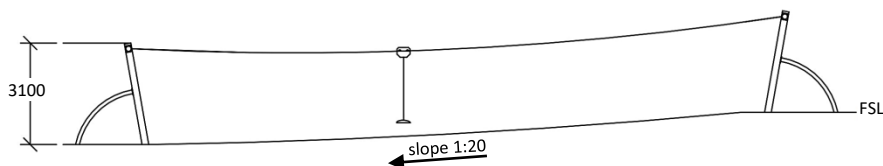

FLYING FOX

All Abilities + Interactive + Group + All Ages Play Item.

Our Flying Fox is very popular on any playground as an interactive Play structure. Be "in the moment" as you feel the wind in your hair and scream with delight. Designed, Manufactured and Installed By Play Evolution Playgrounds in accordance with Australian Standards AS 4685.

Features:

- Evo Dual cableway - 31m of cable length
- 200 square Iron bark timber uprights
- Iron Bark Uprights - Natural Finish
- Galvanised steel Top Beams + Support Legs
- SEAT TYPES - Pommel seats
- All abilities seat options

Technical Specifications: Flying Fox

- Launch / Terminus footprint: 6m x 1.7metres
- Free Space varies depending on length of cableway
- Free Height of Fall: 1.50metres

This is a conceptual design only and may differ from manufacturing drawings. Colour is depicted only and should be referred to manufacture's colour swatches. The copyright of this drawing remains with PlayEvolution Playgrounds and may not be reproduced without prior written consent.
2022 COPYRIGHT 235 ENTERPRISES PTY. LTD T/A PLAY EVOLUTION PLAYGROUNDS