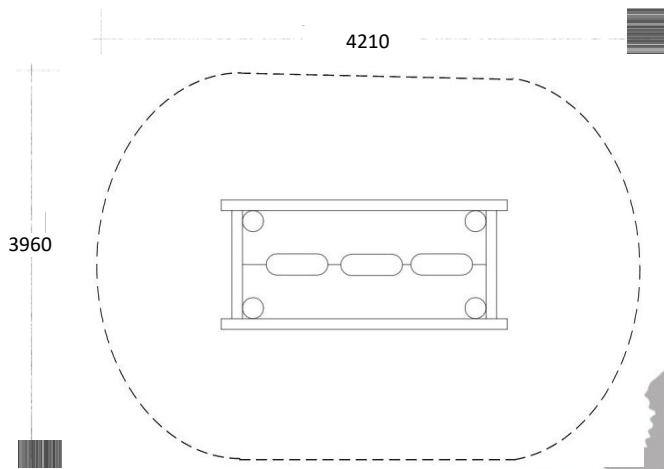

Horizontal Balance Logs + Timber Frame

All Ages + Group + Interactive + Toddler Play + Balance + Climbing + Nature play

Climbing Frame 2

Horizontal Balance Logs + Timber Frame

Features:

- Natural Bush Log - Hardwood Frames + Steppers
- - Natural Finish
- 16mm Steel Reinforced Combination Rope
- Aluminum Swaged Rope Fittings
- All Timber frames are available in Square Or Circular hardwood options

Technical Specifications:

- 2500 X 900 X H 1800 mm
- Free Height of Fall : 1.5 meters

This is a conceptual design only and may differ from manufacturing drawings.
Colour is depicted only and should be referred to manufacture's colour swatches
The copyright of this drawing remains with PlayEvolution Playgrounds and may not be reproduced without prior written consent.
2022 COPYRIGHT 235 ENTERPRISES PTY. LTD T/A PLAY EVOLUTION PLAYGROUNDS