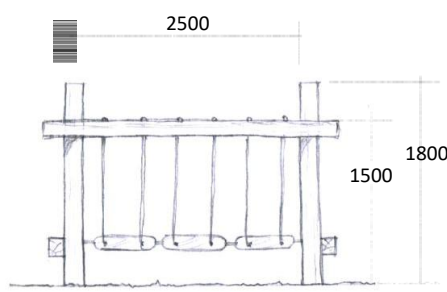

Horizontal Balance Logs + Timber Frame

All Ages + Group + Interactive + Toddler Play + Balance + Climbing + Nature play

Climbing Frame 2

Horizontal Balance Logs + Timber Frame

Features:

- Natural Bush Log - Hardwood Frames + Steppers
- - Natural Finish
- 16mm Steel Reinforced Combination Rope
- Aluminum Swaged Rope Fittings
- All Timber frames are available in Square Or Circular hardwood options

Technical Specifications:

- 2500 X 900 X H 1800 mm
- Free Height of Fall : 1.5 meters

This is a conceptual design only and may differ from manufacturing drawings.
Colour is depicted only and should be referred to manufacture's colour swatches
The copyright of this drawing remains with PlayEvolution Playgrounds and may not be reproduced without prior written consent.
2022 COPYRIGHT 235 ENTERPRISES PTY. LTD T/A PLAY EVOLUTION PLAYGROUNDS