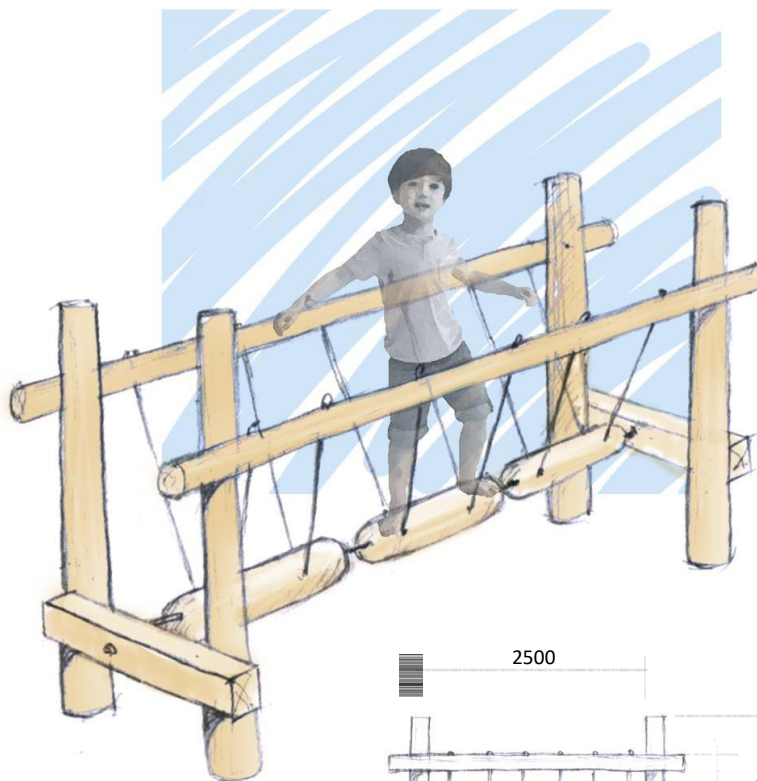

Horizontal Balance Logs + Timber Frame

All Ages + Group + Interactive + Toddler Play + Balance + Climbing + Nature play

Climbing Frame 2

Horizontal Balance Logs + Timber Frame

Features:

- Natural Bush Log - Hardwood Frames + Steppers
- - Natural Finish
- 16mm Steel Reinforced Combination Rope
- Aluminum Swaged Rope Fittings
- All Timber frames are available in Square Or Circular hardwood options

Technical Specifications:

- 2500 X 900 X H 1800 mm
- Free Height of Fall : 1.5 meters

This is a conceptual design only and may differ from manufacturing drawings.
Colour is depicted only and should be referred to manufacture's colour swatches
The copyright of this drawing remains with PlayEvolution Playgrounds and may not be reproduced without prior written consent.
2022 COPYRIGHT 235 ENTERPRISES PTY. LTD T/A PLAY EVOLUTION PLAYGROUNDS